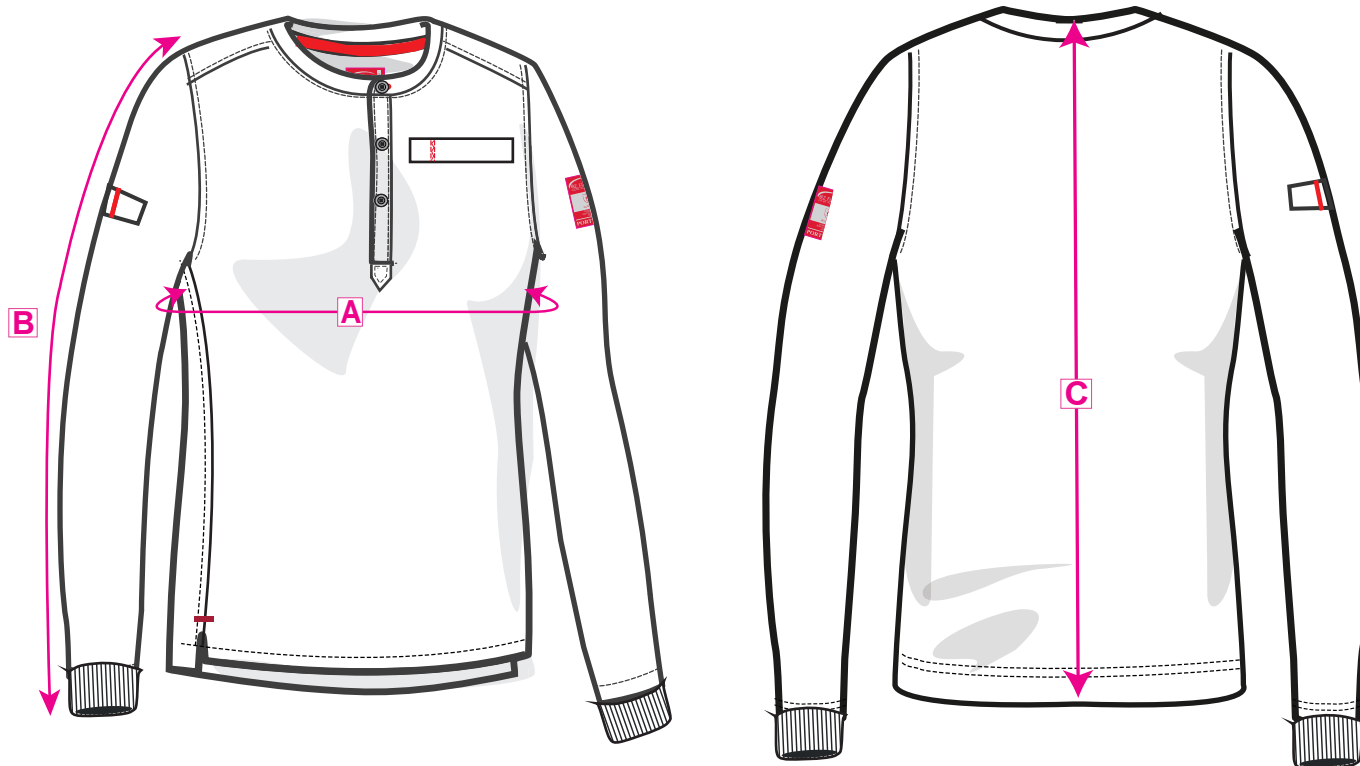

STYLE NO: FR32

DESCRIPTION: FR Antistatic Henley

AREA		XSmall	Small	Medium	Large	X- Large	XX-Large	3XL	4XL	5XL	6XL
Chest	A	88	96	104	112	124	132	140	148	160	172
Sleeve length (incl.Cuff)	B	58	59	60	61	62	63	64	65	66	67
Back Length (incl.Collar)	C	70	72	74	76	78	80	82	84	86	88