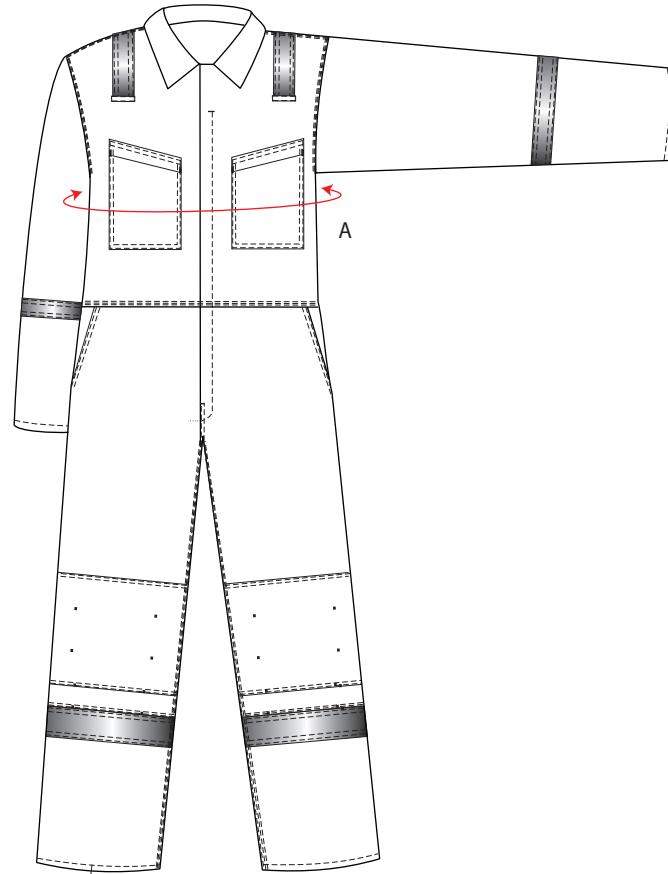

STYLE NO: MX28

DESCRIPTION: Modafume FR- Antistatic boilersuit with reflective tape and knee pad pockets to EN ISO 11612, EN ISO 11611, EN 1149-5, EN 61482-IEC61482-2

FABRIC: 60% Modacrylic 39% Cotton
1% Carbon Fibre 280gm

COLOUR: Orange

AREA		80-88 XSMALL	92 - 96 SMALL	100-104 MEDIUM	108-112 LARGE	116-124 X-LARGE	128-132 XXL	136 - 140 XXXL	152-160 5XL
Chest	A	102	110	118	126	138	146	154	174
Sleeve length from 12cm below neck	B	82	83	84	85	86	87	88	90.5
Inside Leg	C	80	80	80	80	80	80	80	80