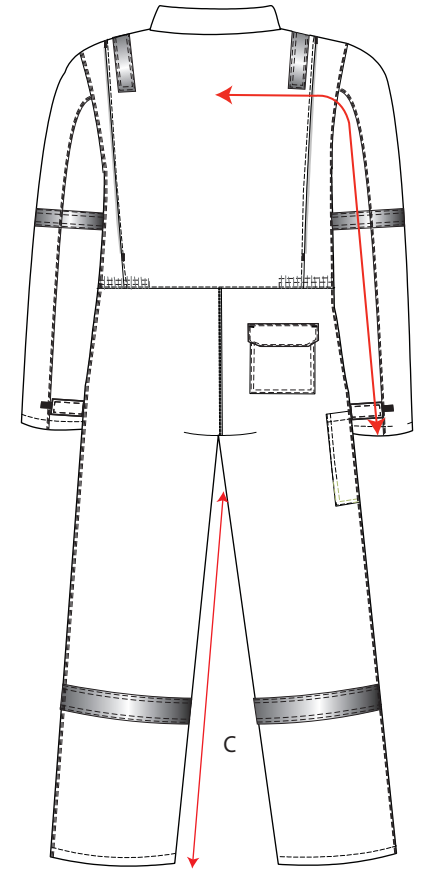

STYLE NO: MX28

DESCRIPTION: Modafume FR- Antistatic boilersuit with reflective tape and knee pad pockets to EN ISO 11612, EN ISO 11611, EN 1149-5, EN 61482-IEC61482-2

FABRIC: 60% Modacrylic 39% Cotton
1% Carbon Fibre 280gm

COLOUR: Orange

AREA		80-88 XSMALL	92 - 96 SMALL	100-104 MEDIUM	108-112 LARGE	116-124 X-LARGE	128-132 XXL	136 - 140 XXXL	152-160 5XL
Chest	A	102	110	118	126	138	146	154	174
Sleeve length from 12cm below neck	B	82	83	84	85	86	87	88	90.5
Inside Leg	C	80	80	80	80	80	80	80	80