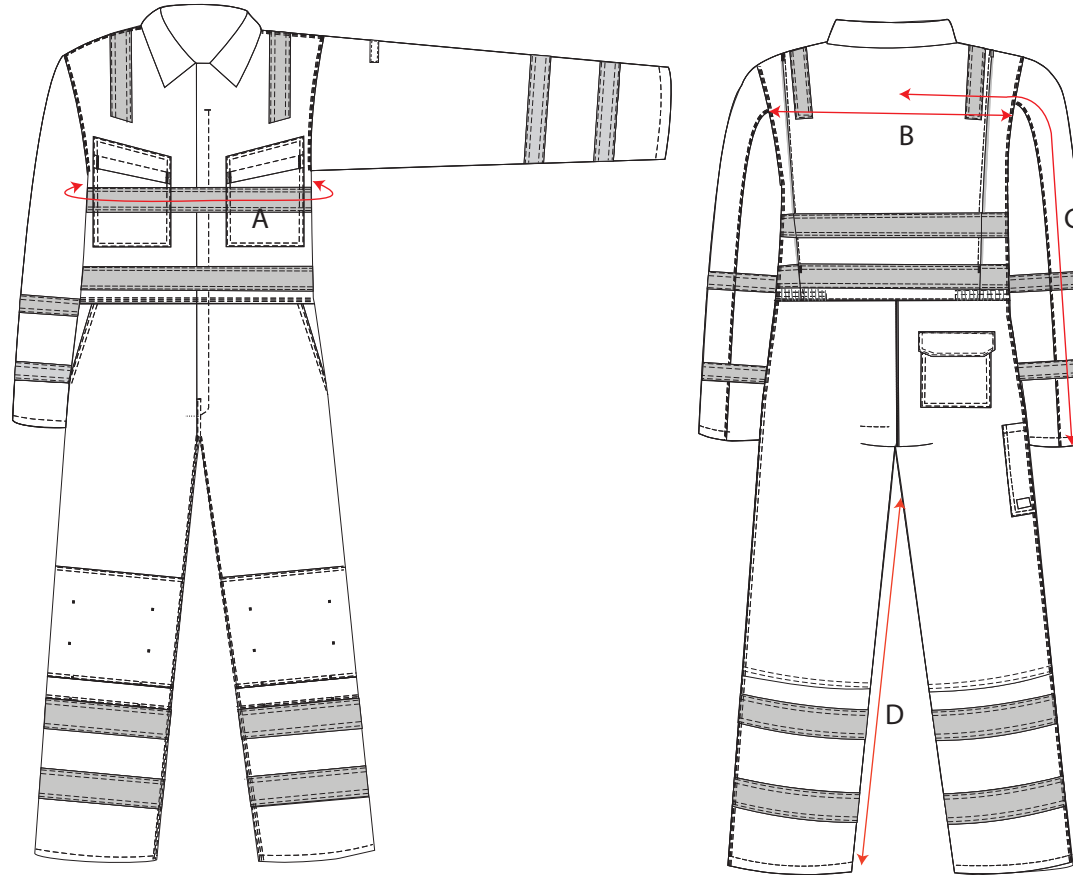

STYLE NO: MV28

DESCRIPTION: Modafume Hi Vis FR-antistatic boilersuit with reflective tape and knee pad pockets

FABRIC: 60% Modacrylic 39% Cotton
1% Carbon Fibre, 280g

COLOUR: Hi Vis Yellow/ Navy.

AREA		80-88 XSMALL	92 - 96 SMALL	100-104 MEDIUM	108-112 LARGE	116-124 X-LARGE	128-132 XXL	136 - 140 XXXL	144-148 4XL	152-160 5XL
Chest	A	102	110	118	126	138	146	154	162	174
Across Back	B	44	46	48	50	53	55	57	59	62
Sleeve length 12cm below back neck	C	82	83	84	85	86	87	88	89	90.5
Inside Leg	D	80	80	80	80	80	80	80	80	80