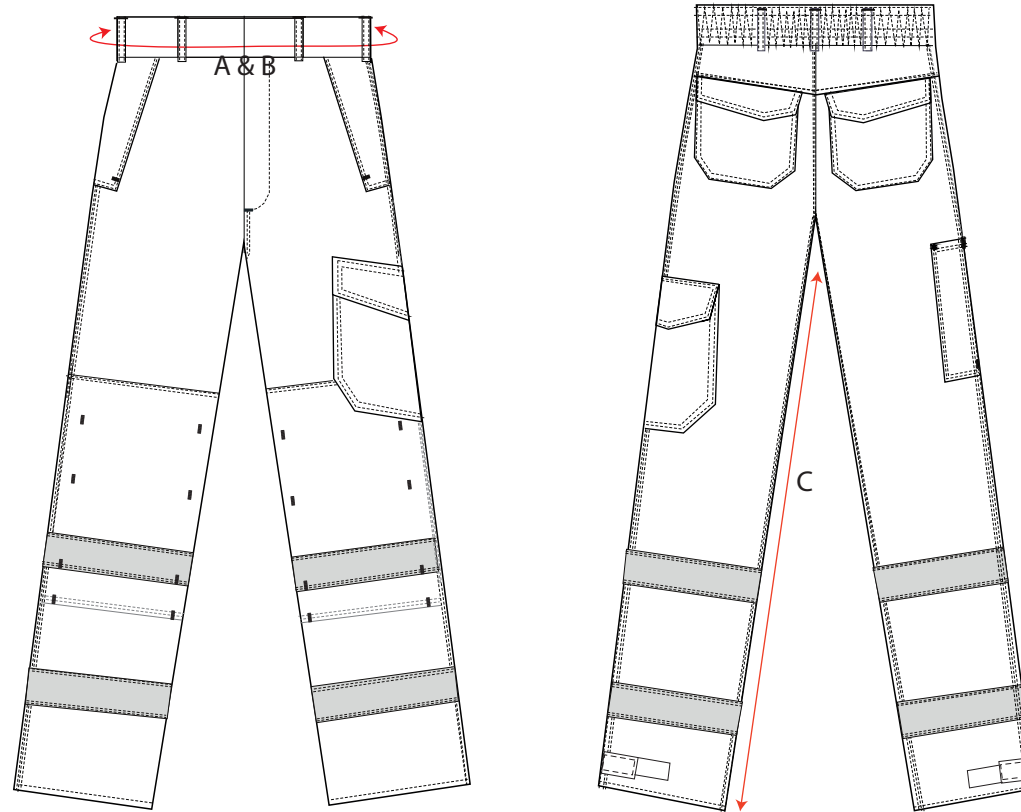

STYLE NO: MV26

DESCRIPTION: Modafume Trousers. EN20471 Class 1, EN ISO 11612, EN ISO 11611, EN 1149-5, IEC 61482-2

FABRIC: 60% Modacrylic 39% Cotton  
1% Carbon Fibre, 280g

COLOUR: Hi Vis Yellow/ Navy.

		Measurements							
AREA		42 - 44	46 - 48	50	52 - 54	56	58 - 60	62	64/66 - 68
		XS	S	M	L	XL	XXL	3XL	4XL
Waist RELAXED	A	64	72	80	88	96	104	112	120
Waist STETCHED	B	78	86	94	102	110	118	126	134
Inside Leg	C	79	79	79	79	79	79	79	79