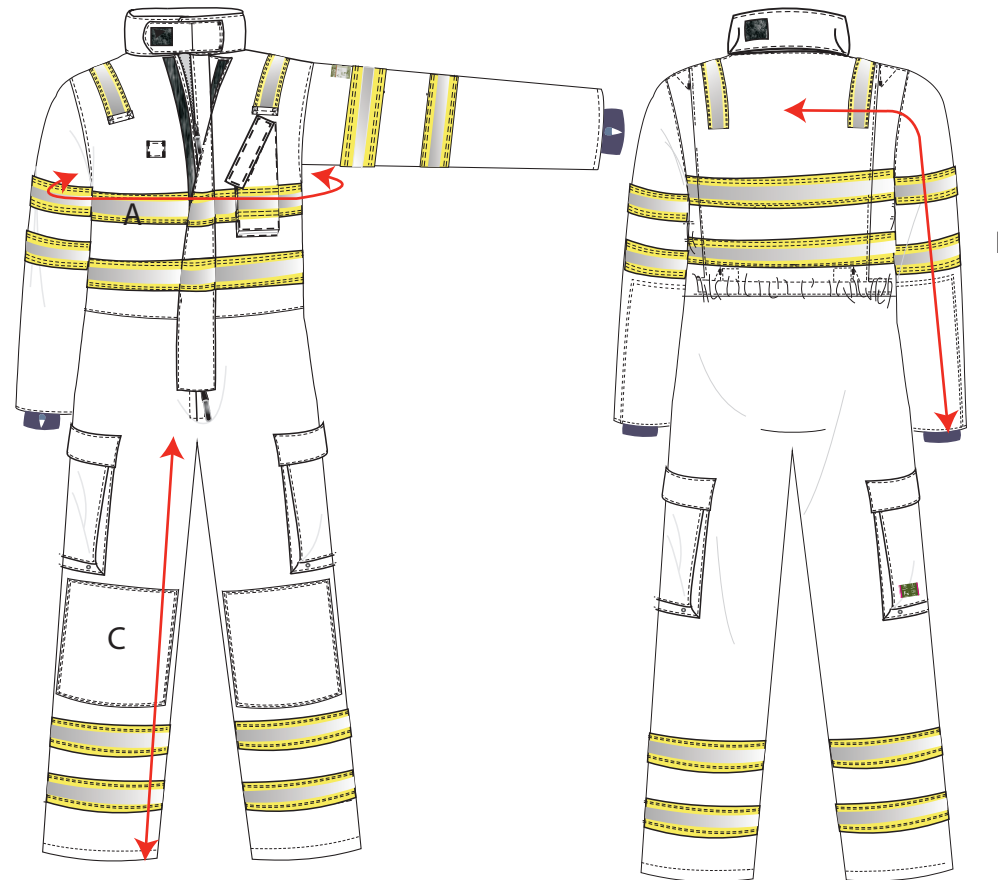

STYLE NO: FR98

DESCRIPTION: Wildland Fire Coverall - EN 15614 : 2007

FABRIC: 99% Cotton 1% Carbon Fibre 280g.

COLOUR: Navy

AREA		92 - 96 SMALL	100-104 MEDIUM	108-112 LARGE	116-124 X-LARGE	128-132 XXL	136 - 140 XXXL	144-148 4XL
Chest	A	114	122	130	142	150	158	166
Sleeve length from 12cm below neck	B	79	80	81	82	83	84	85
Inside Leg	C	77	77	77	77	77	77	77