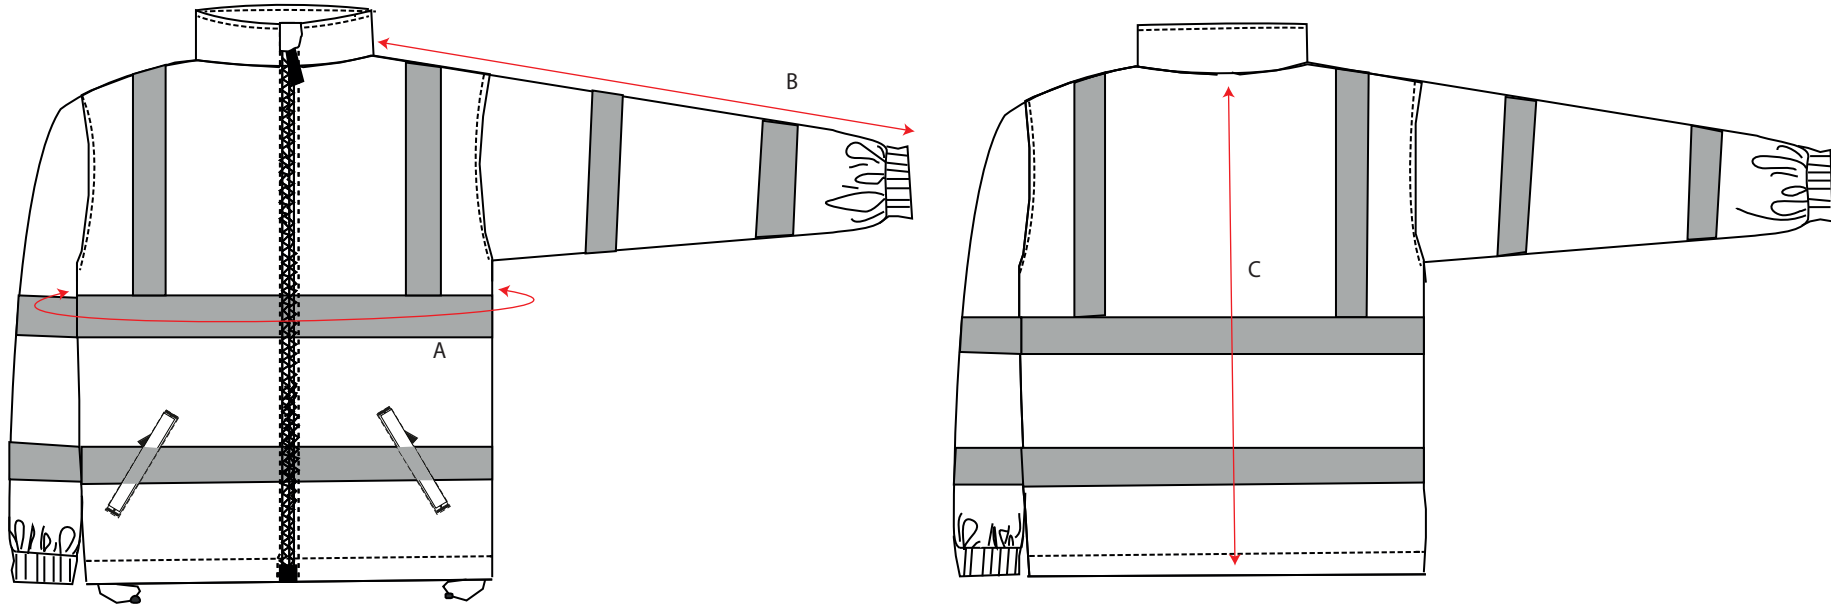

STYLE NO: FR31

DESCRIPTION: Yellow/Navy, Hi Vis, Flame Resistant, Anti-Static, Fleece Jacket to EN ISO 20471, EN ISO 11612 & EN 1149

	Code	XS	Small	Medium	Large	X Large	XXL	3XL	4XL	5XL	6XL	7XL
To Fit Chest		80-88	92-96	100-104	108-112	116-124	128-132	136-140	144-148	152-160	164-172	176-184
Chest	A	98	106	114	122	130	138	146	154	162	170	182
Collar to cuff	B	79	80	81	82	83	84	85	86	87	87	88
CB length	C	72	72	74	74	76	76	76	78	78	78	79