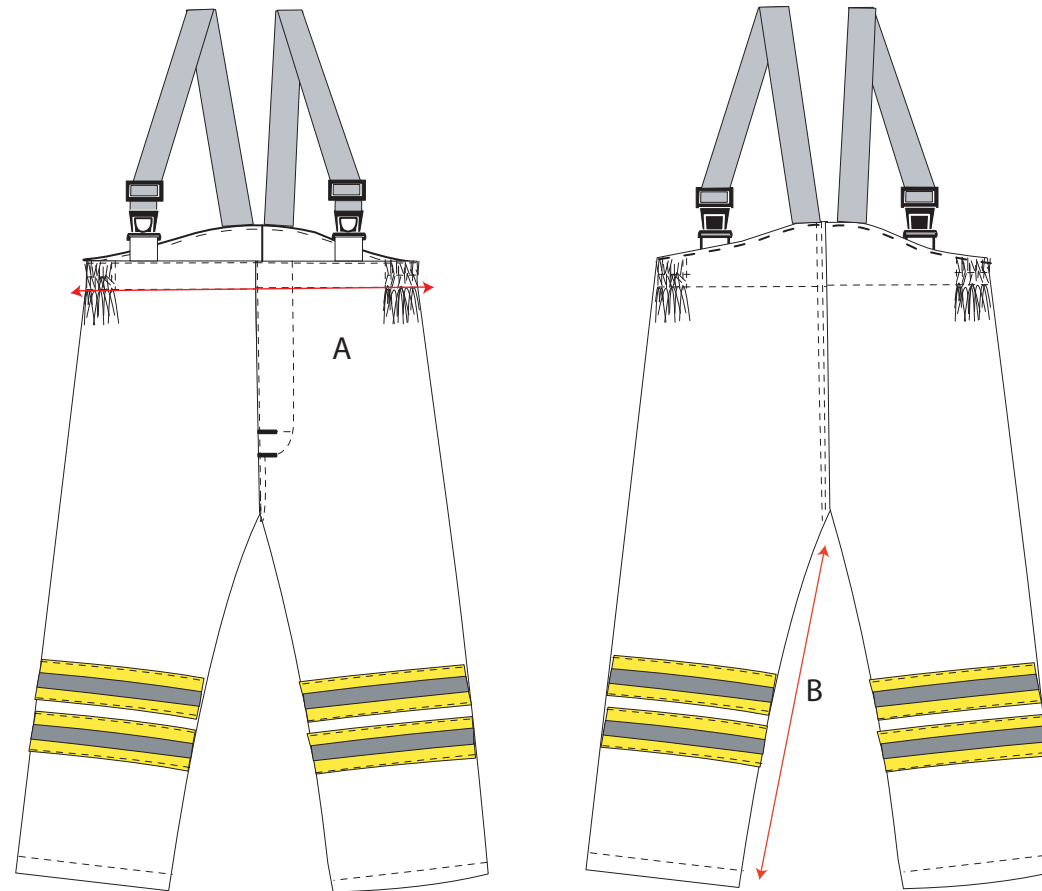

STYLE NO: FB31

DESCRIPTION: Structural Fire Overtrousers - Solar 3000 Trouser

FABRIC: 60% Meta-Aramid 40% Viscose 260gm

COLOUR: Dark Navy

TROUSER SIZE TABLE

	AREA	S	M	L	XL	XXL	3XL
A	WAIST 1/2 (extended)	50	54	58	62	66	70
B	INSIDE LEG	73	74	75	76	77	78