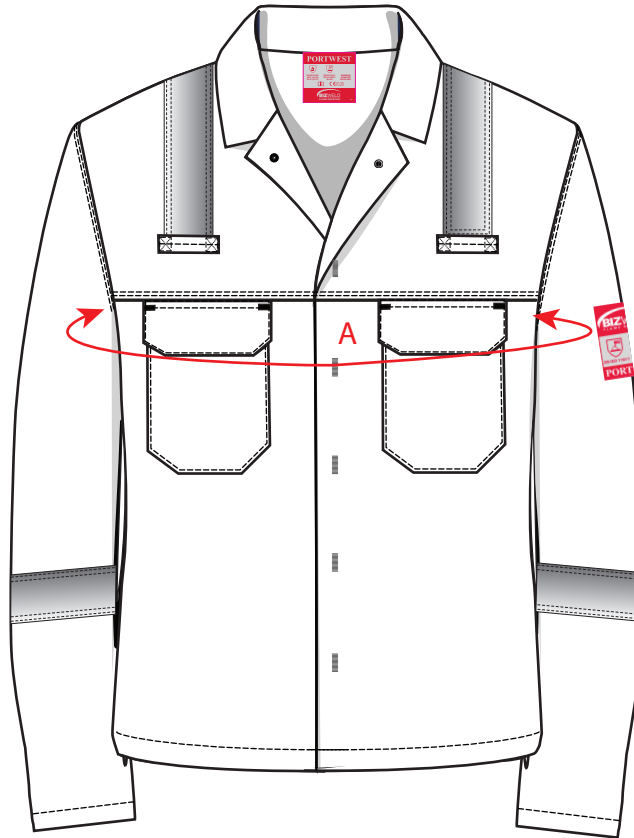

STYLE NO: BZ13

DESCRIPTION: BIZWELD Jacket with Reflective Tape

FABRIC: Chemically Treated 100% Cotton Drill

COLOUR: Navy & Orange

		SMALL	MEDIUM	LARGE	X-LARGE	XXL	3XL
CHEST	A	108	116	124	136	144	152
SLEEVE	B	84	85	86	87.5	88.5	89.5
JKT LENGTH	C	74	75	76	77	78	79