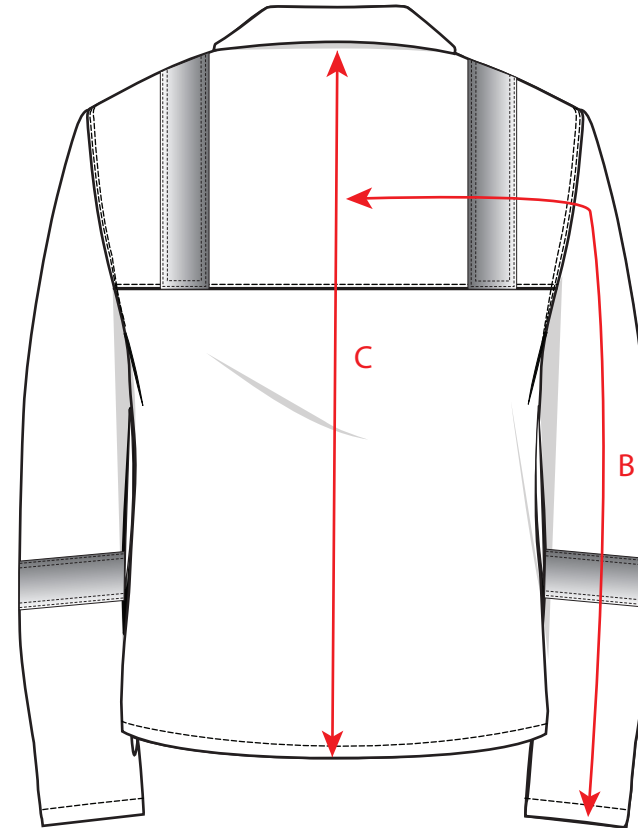

STYLE NO: BZ13

DESCRIPTION: BIZWELD Jacket with Reflective Tape

FABRIC: Chemically Treated 100% Cotton Drill

COLOUR: Navy & Orange

		SMALL	MEDIUM	LARGE	X-LARGE	XXL	3XL
CHEST	A	108	116	124	136	144	152
SLEEVE	B	84	85	86	87.5	88.5	89.5
JKT LENGTH	C	74	75	76	77	78	79